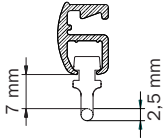

Mounting

Ceiling mounting with bracket 2150.

Wall mounting with bracket 2151

For excellent parallel fitting: mounting with double fixing bracket 2216 and ceiling brackets 2150.

Wall mounting with metal spacer brackets and ceiling brackets 2150.

Application example

2152 connecting bridge
Metal connector for joining profile 2102.

2102

Suitable for a heading with glider 2010 and sew-in hook 2024.

2010 glijder

Width: 10 mm
Maximum load: 1 kg
Colours: white, grey, black