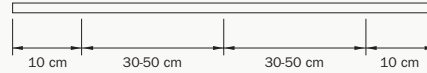

Montagerichtlijn

The distance between the brackets can vary depending on the following factors: the mounting surface (wood, concrete or plaster), the weight of the curtains and the curtain fabric production method, the specific application and the system usage intensity. General advice: with the curtains open, place additional brackets where the pleats bunch together. Also place additional brackets before and after bends.