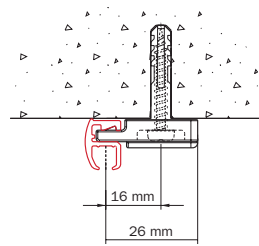

Profile specifications

Aluminium profile:

Colours with RAL code and lengths (m):

	RAL	4	5	6	7
white	9010	•	•	•	•
naturel		•	•	•	
black	9005			•	

Mounting surface:

- wood
- masonry/concrete

Bracket type:

- ceiling bracket
- wall bracket
- spacer bracket

Bending:

bending radius	bending tool
R 8 cm	1013
R 10 cm	1012/1015
R > 80 cm	1018

R 8 cm

R > 80 cm

Flow

The Qurails Flow System keeps pleats in curtains consistent. It can be used with small and wide channel tracks and, because of the broad assortment of components, it can be integrated in hand-drawn, cord-pulled and electrically operated systems.

The Flow System can also be used with curved curtain tracks. For further information, see the Flow product data sheet.

Specification guide

Material

- Aluminium EN AW-6060-T66.
- Anodised in accordance with the Qualanod standard.
- Powder coated in accordance with the Qualicoat standard.

Mounting

Ceiling mounting with bracket 2150.