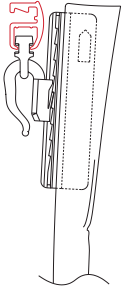

The Flow System can also be used with curved curtain tracks. For further information, see the Flow product data sheet.

Specification guide

Material

- Aluminium EN AW-6060-T66.
- Anodised in accordance with the Qualanod standard.
- Powder coated in accordance with the Qualicoat standard.

Mounting

Ceiling mounting with bracket 2150.

Wall mounting with bracket 2151

For excellent parallel fitting: mounting with double fixing bracket 2216 and ceiling brackets 2150.

Wall mounting with metal spacer brackets and ceiling brackets 2150.

Application example

2152 connecting bridge
Metal connector for joining profile 2102.

2102

Suitable for a heading with glider 2010 and sew-in hook 2024.

2010 glijder

Width: 10 mm
Maximum load: 1 kg
Colours: white, grey, black