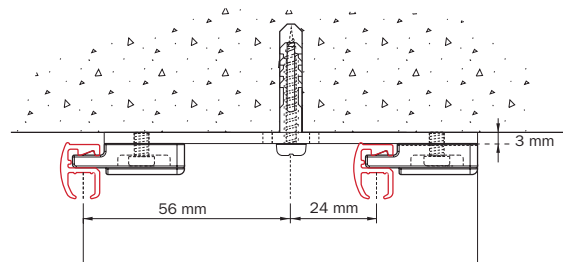

For excellent parallel fitting: mounting with double fixing bracket 2216 and ceiling brackets 2150.