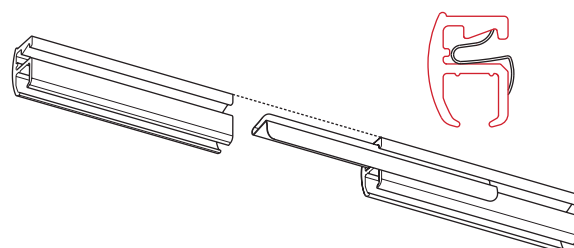

Bending:

bending radius	bending tool
R 8 cm	1013
R 10 cm	1012/1015
R > 80 cm	1018

R 8 cm

R > 80 cm

Flow

The Qurails Flow System keeps pleats in curtains consistent. It can be used with small and wide channel tracks and, because of the broad assortment of components, it can be integrated in hand-drawn, cord-pulled and electrically operated systems.

Mounting

Ceiling mounting with bracket 2150.

Wall mounting with bracket 2151

For excellent parallel fitting: mounting with double fixing bracket 2216 and ceiling brackets 2150.

Wall mounting with metal spacer brackets and ceiling brackets 2150.

Application example

2152 connecting bridge
Metal connector for joining profile 2102.

2102

Suitable for a heading with glider 2010 and sew-in hook 2024.

2010 glijder

Width: 10 mm
Maximum load: 1 kg
Colours: white, grey, black