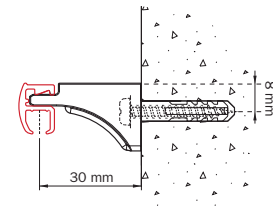

Wall mounting with bracket 2151