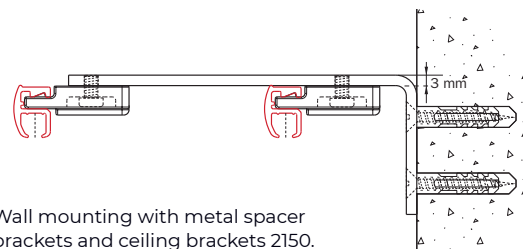

Bending:

bending radius	bending tool
R 8 cm	1013
R 10 cm	1012/1015
R > 80 cm	1018

R 8 cm

R > 80 cm

Flow

The Qurails Flow System keeps pleats in curtains consistent. It can be used with small and wide channel tracks and, because of the broad assortment of components, it can be integrated in hand-drawn, cord-pulled and electrically operated systems.

The Flow System can also be used with curved curtain tracks. For further information, see the Flow product data sheet.

Specification guide

Material

- Aluminium EN AW-6060-T66.
- Anodised in accordance with the Qualanod standard.
- Powder coated in accordance with the Qualicoat standard.

Mounting

Ceiling mounting with bracket 2150.

Wall mounting with bracket 2151

For excellent parallel fitting: mounting with double fixing bracket 2216 and ceiling brackets 2150.

Wall mounting with metal spacer brackets and ceiling brackets 2150.

Application example

2152 connecting bridge
Metal connector for joining profile 2102.

2102

Suitable for a heading with glider 2010 and sew-in hook 2024.

2010 glijder

Width: 10 mm
Maximum load: 1 kg
Colours: white, grey, black