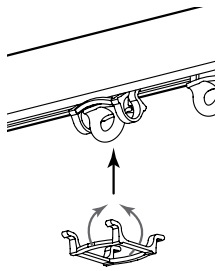

Mounting

Ceiling mounting with bracket 2150.

Wall mounting with bracket 2151

For excellent parallel fitting: mounting with double fixing bracket 2216 and ceiling brackets 2150.

Wall mounting with metal spacer brackets and ceiling brackets 2150.

Application example

2152 connecting bridge
Metal connector for joining profile 2102.

2102

Suitable for a heading with glider 2010 and sew-in hook 2024.

2010 glijder

Width: 10 mm
Maximum load: 1 kg
Colours: white, grey, black