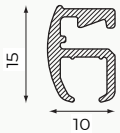

Standard colours

High quality, wear-resistant coating, highly colourfast, UV-resistant.
Other RAL colours & special coatings on request.

Features

Material:	aluminium
Colour:	white, natural anodised, black
Dimensions:	15 x 10 mm
Weight profile:	166 gr/m
Mounting:	wall or ceiling

Profile specifications

Aluminium profile:

Colours with RAL code and lengths (m):

	RAL	4	5	6	7
white	9010	•	•	•	•
naturel		•	•	•	
black	9005			•	

Mounting surface:

- wood
- masonry/concrete

Bracket type:

- ceiling bracket
- wall bracket
- spacer bracket