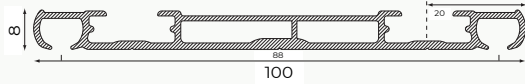

Profile specifications

Aluminium profile:

Colours with RAL code and lengths (m):

	RAL	4	5	6	7
white	9010	•		•	

Mounting surface:

- wood
- masonry/concrete

Bracket type:

- screw mounting

Bending:

The 2905 cannot be bent.

Mounting