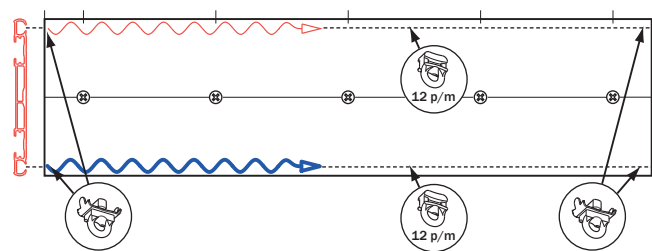

### Mounting guideline

The distance between the brackets can vary depending on the following factors: the mounting surface (wood, concrete or plaster), the weight of the curtains and the curtain fabric production method, the specific application and the system usage intensity. General advice: with the curtains open, place additional brackets where the pleats bunch together. Also place additional brackets before and after bends.

drill hole distances:	always 10cm	90cm max. ca. 80cm avg.	90cm max. ca. 80cm avg.	90cm max. ca. 80cm avg.	90cm max. ca. 80cm avg.	always 10cm