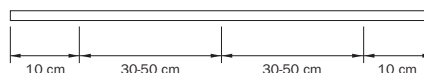

Mounting guideline

The distance between the brackets can vary depending on the following factors: the mounting surface (wood, concrete or plaster), the weight of the curtains and the curtain fabric production method, the specific application and the system usage intensity. General advice: with the curtains open, place additional brackets where the pleats bunch together. Also place additional brackets before and after bends.