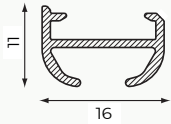

Profile specifications

Aluminium profile:

Colours with RAL code and lengths (m):

	RAL	4	5	6	7
white	9010			•	

Mounting surface:

- wood
- masonry/concrete

Bracket type:

- ceiling fixing clamp

Bending:

bending radius	bending tool
R 10 cm	1012
R 10 cm	1015
R > 80 cm	1018

R 10 cm

R > 80 cm

Flow

The Qurails Flow System keeps pleats in curtains consistent. It can be used with small and wide channel tracks and, because of the broad assortment of components, it can be integrated in hand-drawn, cord-pulled and electrically operated systems.

The Flow System can also be used with curved curtain tracks. For further information, see the Flow product data sheet.

Specification guide

Material

- Aluminium EN AW-6060-T66.
- Anodised in accordance with the Qualanod standard.
- Powder coated in accordance with the Qualicoat standard.