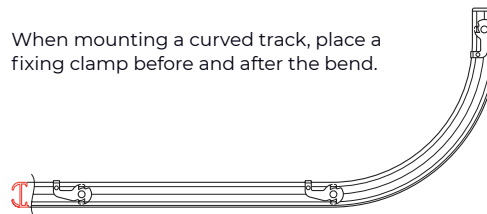

When mounting a curved track, place a fixing clamp before and after the bend.

Mounting guideline

The distance between the brackets can vary depending on the following factors: the mounting surface (wood, concrete or plaster), the weight of the curtains and the curtain fabric production method, the specific application and the system usage intensity. General advice: with the curtains open, place additional brackets where the pleats bunch together. Also place additional brackets before and after bends.