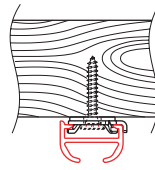

Mounting

Ceiling mounting with fixing clamp 2650 (including washer) with wood screws 2614.