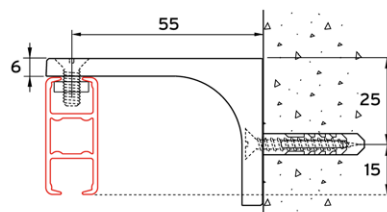

Bending:

bending radius	bending tool
R 15 cm	1015
R 20 cm	1015
R 30 cm	1015
R > 80 cm	1018

R 15 cm

R > 100 cm

Specification guide

Material

- Aluminium EN AW-6060-T66.
- Anodised in accordance with the Qualanod standard.
- Powder coated in accordance with the Qualicoat standard.

Mounting

ceiling mounting 4100 with ceiling bracket 4135

ceiling mounting 4100 with suspension hanger 4254

wall mounting 4100 with wall bracket 4149

wall mounting with wall bracket 4140

Ceiling mounting 4100: threaded rod set 4055-10, suspension hanger tube 4055-40 and with fixing set 4055-30.

Application example

Standard shower rail situations and suspension hanger positions

L-shaped (shower)

U-shaped (shower)

Special (for example corner baths)

L-shaped (bath)

Straight rail

Standard parts