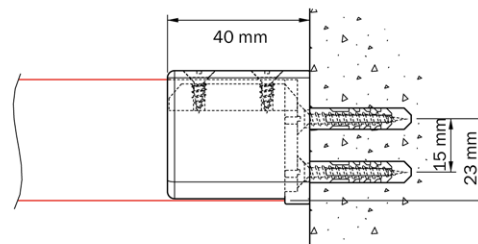

wall mounting 4100 with wall bracket 4149