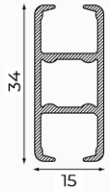

Standard colours

High quality, wear-resistant coating, highly colourfast, UV-resistant.
Other RAL colours & special coatings on request.

Features

Material:	aluminium
Colour:	white, natural anodised, black
Dimensions:	34 x 15 mm
Weight profile:	405 gr/m
Mounting:	wall or ceiling

Profile specifications

Aluminium profile:

Colours with RAL code and lengths (m):

	RAL	4	5	6	7
white	9010		●	●	●
naturel			●	●	
black	9005			●	

Mounting surface:

- wood
- masonry/concrete

Bracket type:

- ceiling bracket
- wall bracket
- spacer bracket

Bending:

bending radius	bending tool
R 15 cm	1015
R 20 cm	1015
R 30 cm	1015
R > 80 cm	1018

R 15 cm

R > 100 cm

Specification guide

Material

- Aluminium EN AW-6060-T66.
- Anodised in accordance with the Qualanod standard.
- Powder coated in accordance with the Qualicoat standard.