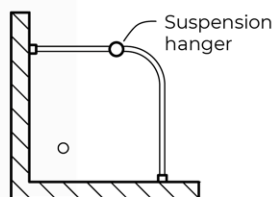

Mounting

ceiling mounting 4100 with ceiling bracket 4135

ceiling mounting 4100 with suspension hanger 4254

wall mounting 4100 with wall bracket 4149

wall mounting with wall bracket 4140

Ceiling mounting 4100: threaded rod set 4055-10, suspension hanger tube 4055-40 and with fixing set 4055-30.

Application example

Standard shower rail situations and suspension hanger positions

L-shaped (shower)

U-shaped (shower)

Special (for example corner baths)

L-shaped (bath)

Straight rail

Standard parts