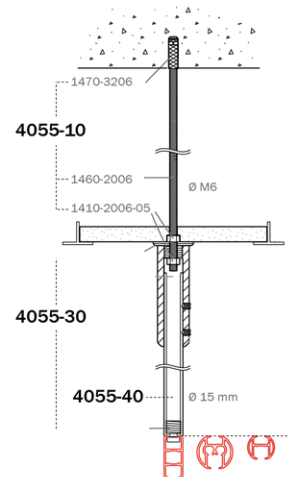

Mounting

ceiling mounting 4100 with ceiling bracket 4135

ceiling mounting 4100 with suspension hanger 4254

wall mounting 4100 with wall bracket 4149

wall mounting with wall bracket 4140

Ceiling mounting 4100: threaded rod set 4055-10, suspension hanger tube 4055-40 and with fixing set 4055-30.

Application example

Standard shower rail situations and suspension hanger positions

L-shaped (shower)

U-shaped (shower)

Special (for example corner baths)

L-shaped (bath)

Straight rail

Standard parts