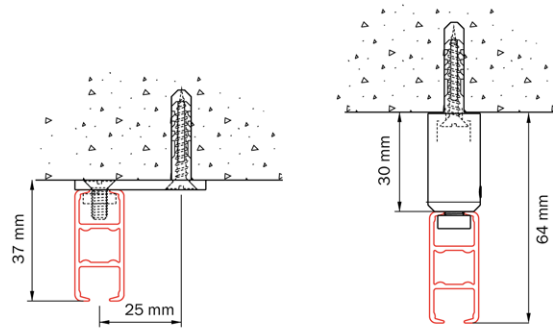

Profile specifications

Aluminium profile:

Colours with RAL code and lengths (m):

	RAL	4	5	6	7
white	9010		●	●	●
naturel			●	●	
black	9005			●	

Mounting surface:

- wood
- masonry/concrete

Bracket type:

- ceiling bracket
- wall bracket
- spacer bracket

Bending:

bending radius	bending tool
R 15 cm	1015
R 20 cm	1015
R 30 cm	1015
R > 80 cm	1018

R 15 cm

R > 100 cm

Specification guide

Material

- Aluminium EN AW-6060-T66.
- Anodised in accordance with the Qualanod standard.
- Powder coated in accordance with the Qualicoat standard.

Mounting

ceiling mounting 4100 with ceiling bracket 4135

ceiling mounting 4100 with suspension hanger 4254