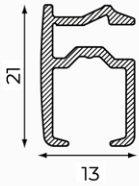

Standard colours

High quality, wear-resistant coating, highly colourfast, UV-resistant.
Other RAL colours & special coatings on request.

Features

Material:	aluminium
Colour:	white, natural anodised
Dimensions:	21 x 13 mm
Weight profile:	231 gr/m ¹
Mounting:	wall or ceiling

Profile specifications

Aluminium profile:

Colours with RAL code and lengths (m):

	RAL	4	5	6	7
white	9010	•	•	•	•
natural				•	

Mounting surface:

- wood
- masonry/concrete

Bracket type:

- ceiling bracket
- wall bracket
- spacer bracket