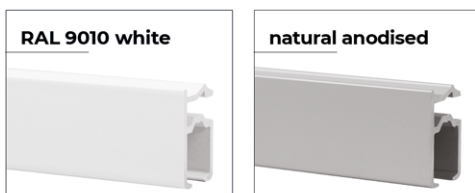

Standard colours

High quality, wear-resistant coating, highly colourfast, UV-resistant.
Other RAL colours & special coatings on request.

Features

Material:	aluminium
Colour:	white, natural anodised
Dimensions:	21 x 13 mm
Weight profile:	231 gr/m¹
Mounting:	wall or ceiling