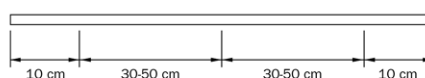

Mounting guideline

The distance between the brackets can vary depending on the following factors: the mounting surface (wood, concrete or plaster), the weight of the curtains and the curtain fabric production method, the specific application and the system usage intensity. General advice: with the curtains open, place additional brackets where the pleats bunch together. Also place additional brackets before and after bends.