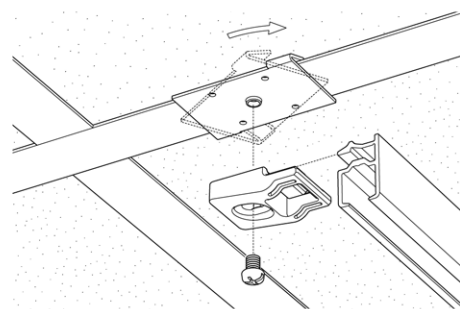

Bending:

bending radius	bending tool
R 10 cm	1015
R 15 cm	1015
R > 100 cm	1018

R 10 cm

R > 100 cm

Flow

The Qurails Flow System keeps pleats in curtains consistent. It can be used with small and wide channel tracks and, because of the broad assortment of components, it can be integrated in hand-drawn, cord-pulled and electrically operated systems.

The Flow System can also be used with curved curtain tracks. For further information, see the Flow product data sheet.

Specification guide

Material

- Aluminium EN AW-6060-T66.
- Anodised in accordance with the Qualanod standard.
- Powder coated in accordance with the Qualicoat standard.

Mounting

Wall mounting with wall bracket 5351

Ceiling mounting with wall bracket 5350

Ceiling mounting with double bracket 2216 and ceiling support 5350

Mounting with extension brackets 2015, 2018 or 2019 in combination with ceiling bracket 5350

Detail front view of extension bracket

Method for uncoupling wall bracket 5351 and rail 4800

Application example

Mounting to suspended ceiling by means of grid bracket, this application is not suitable for heavy curtains.