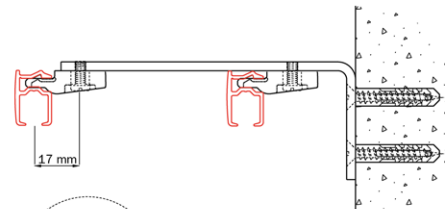

Mounting

Wall mounting with wall bracket 5351

Ceiling mounting with wall bracket 5350

Ceiling mounting with double bracket 2216 and ceiling support 5350

Mounting with extension brackets 2015, 2018 or 2019 in combination with ceiling bracket 5350

Detail front view of extension bracket

Method for uncoupling wall bracket 5351 and rail 4800

Application example

Mounting to suspended ceiling by means of grid bracket, this application is not suitable for heavy curtains.