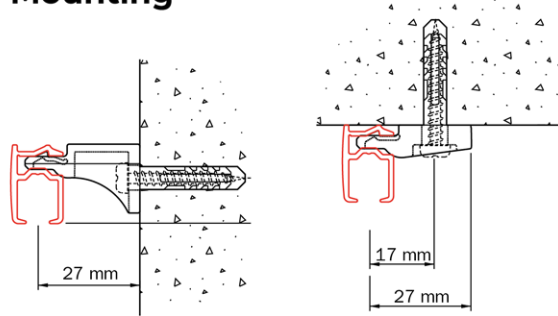

Profile specifications

Aluminium profile:

Colours with RAL code and lengths (m):

	RAL	4	5	6	7
white	9010	•	•	•	•
natural				•	

Mounting surface:

- wood
- masonry/concrete

Bracket type:

- ceiling bracket
- wall bracket
- spacer bracket

Bending:

bending radius	bending tool
R 10 cm	1015
R 15 cm	1015
R > 100 cm	1018

R 10 cm

R > 100 cm

Flow

The Qurails Flow System keeps pleats in curtains consistent. It can be used with small and wide channel tracks and, because of the broad assortment of components, it can be integrated in hand-drawn, cord-pulled and electrically operated systems.

The Flow System can also be used with curved curtain tracks. For further information, see the Flow product data sheet.

Specification guide

Material

- Aluminium EN AW-6060-T66.
- Anodised in accordance with the Qualanod standard.
- Powder coated in accordance with the Qualicoat standard.

Mounting

Wall mounting with wall bracket 5351

Ceiling mounting with wall bracket 5350