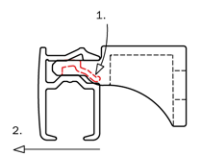

The Flow System can also be used with curved curtain tracks. For further information, see the Flow product data sheet.

Specification guide

Material

- Aluminium EN AW-6060-T66.
- Anodised in accordance with the Qualanod standard.
- Powder coated in accordance with the Qualicoat standard.

Mounting

Wall mounting with wall bracket 5351

Ceiling mounting with wall bracket 5350

Ceiling mounting with double bracket 2216 and ceiling support 5350

Mounting with extension brackets 2015, 2018 or 2019 in combination with ceiling bracket 5350

Detail front view of extension bracket

Method for uncoupling wall bracket 5351 and rail 4800

Application example

Mounting to suspended ceiling by means of grid bracket, this application is not suitable for heavy curtains.