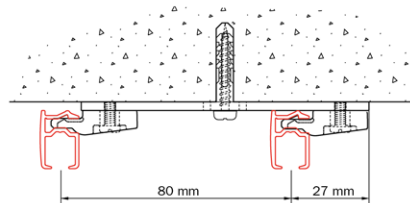

Ceiling mounting with double bracket 2216 and ceiling support 5350