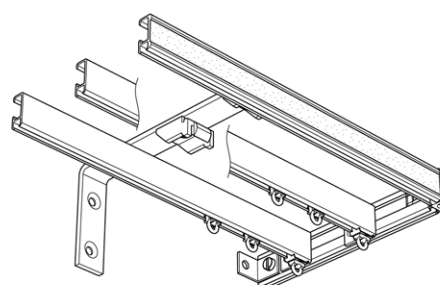

Application example

2x 2200 (sheers and main drapes) combined with 7400 (valance), mounted on heavy-duty spacer brackets 2018-15.

Mounting directions

The distance between the brackets can vary depending on the following factors: the mounting surface (wood, concrete or plaster), the weight of the curtains and the curtain fabric production method, the specific application and the system usage intensity. General advice: with the curtains open, place additional brackets where the pleats bunch together. Also place additional brackets before and after bends.