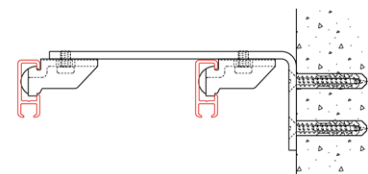

R 10 cm

R > 80 cm

Flow

The Goelst Flow System keeps pleats in curtains consistent. It can be used with small and wide channel tracks and, because of the broad assortment of components, it can be integrated in hand-drawn, cord-pulled and electrically operated systems.

The Flow System can also be used with curved curtain tracks. For further information, see the Flow product data sheet.

Specification guide

Material

- Aluminium EN AW-6060-T66.
- Anodised in accordance with the Qualanod standard.
- Powder coated in accordance with the Qualicoat standard.

Mounting

Wall mounting with 2251.

Wall mounting with 7451.

Window frame mounting with 2254.

Wall mounting with 2015 wall brackets.

Ceiling mounting with 7450.

Ceiling mounting with 2250.

Ceiling mounting with 2216 & 7450 resp. 2250.

Application example

2x 2200 (sheers and main drapes) combined with 7400 (valance), mounted on heavy-duty spacer brackets 2018-15.

Mounting directions

The distance between the brackets can vary depending on the following factors: the mounting surface (wood, concrete or plaster), the weight of the curtains and the curtain fabric production method, the specific application and the system usage intensity. General advice: with the curtains open, place additional brackets where the pleats bunch together. Also place additional brackets before and after bends.