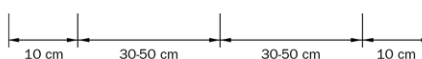

Application example

2x 2200 (sheers and main drapes) combined with 7400 (valance), mounted on heavy-duty spacer brackets 2018-15.

Mounting directions

The distance between the brackets can vary depending on the following factors: the mounting surface (wood, concrete or plaster), the weight of the curtains and the curtain fabric production method, the specific application and the system usage intensity. General advice: with the curtains open, place additional brackets where the pleats bunch together. Also place additional brackets before and after bends.