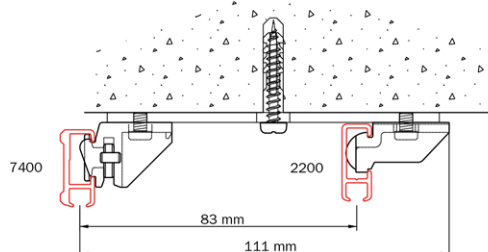

Ceiling mounting with 2216 & 7450 resp. 2250.

Application example