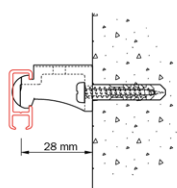

Mounting

Wall mounting with 2251.