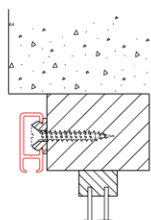

Window frame mounting with 2254.