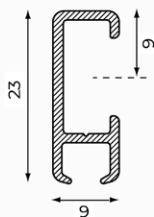

Standard colours

High quality, wear-resistant coating, highly colourfast, UV-resistant.
Other RAL colours & special coatings on request.

Features

| | |
|-----------------|-------------------------|
| Material: | aluminium |
| Colour: | white, natural anodised |
| Dimensions: | 23 x 9 mm |
| Weight profile: | 164 gr/m ¹ |
| Mounting: | wall or ceiling |

Profile specifications

Aluminium profile:

Colours with RAL code and lengths (m):

| | RAL | 4 | 5 | 6 | 7 |
|---------|------|---|---|---|---|
| white | 9010 | • | • | • | • |
| naturel | | | | • | |

Mounting surface:

2248-N
90 degree metal corner
connection natural

7399
plexiglass draw rod
transparent

Technical specifications are subject to change without prior notice.

Qurails[®]
Powered by GOELST.