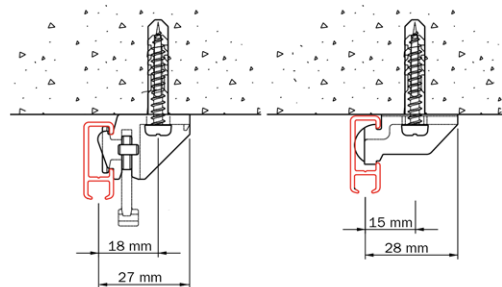

Ceiling mounting with 7450.

Ceiling mounting with 2250.