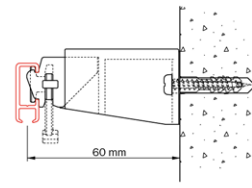

Wall mounting with 7451.