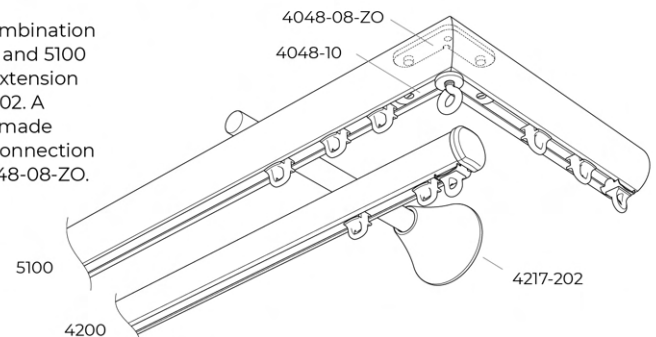

Mounting

Ceiling mounting 4200 with bracket 5135

Wall mounting with adjustable extension bracket 4217-101; bracket can be shortened to x = 50 mm

Wall mounting 4200 with bracket 4249

Application example

The projection on glider 6010 enables a heading to be created with a rounded track without pushing it forward.

Tête de rideau avec glisseur décalé 6010 largeur 15 mm

sans tête de rideau avec glisseur 4010 largeur 10 mm

Combination example

Example of combination of tracks 4200 and 5100 mounted on extension bracket 4217-202. A return can be made using corner connection 4048-10 or 4048-08-ZO.