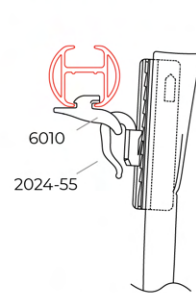

Mounting

Ceiling mounting 4200 with bracket 5135

Wall mounting with adjustable extension bracket 4217-101; bracket can be shortened to x = 50 mm

Wall mounting 4200 with bracket 4249

Application example

The projection on glider 6010 enables a heading to be created with a rounded track without pushing it forward.

Tête de rideau avec glisseur décalé 6010 largeur 15 mm

sans tête de rideau avec glisseur 4010 largeur 10 mm

Combination example

Example of combination of tracks 4200 and 5100 mounted on extension bracket 4217-202. A return can be made using corner connection 4048-10 or 4048-08-ZO.