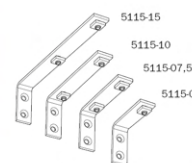

4030
roller
white / black

4074-1000
carrier with overlap,
a.o. for draw rod
white / natural
metallic / black

4075-1000
carrier without
overlap, a.o. for draw
rod white / natural
metallic / black

6010
projection glider
white / grey / black

2020
double hook
white

2021
G-Hook white

2022
curtain hook
white

2023
curtain hook
white

2024-55
adjustable sew in
hook white
55mm

2024-95
adjustable sew in
hook white
95mm

Mounting

4254
mini suspension hanger,
white, natural, black

4249
adj. ext. bracket
white / grey

5140
wall bracket
white / grey / black

5115
extension bracket
5, 7.5, 10, 15 cm
white / natural metallic
/ black

4217
adj. extension bracket
10 cm, 1 hole
20 cm, 1 hole
20 cm, 2 holes
white / natural metallic /
black