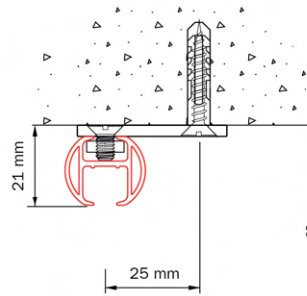

Wall mounting with adjustable extension bracket 4217-101; bracket can be shortened to x = 50 mm

Profile specifications

Aluminium profile:

Colours with RAL code and lengths (m):

	RAL	4	5	6	7
white	9010			•	
natural				•	

Mounting surface:

- wood
- masonry/concrete

Bracket type:

- ceiling bracket
- wall bracket
- spacer bracket

Bending:

bending radius	bending tool
R 10 cm	1015
R 15 cm	1015
R > 100 cm	1018

R 10 cm

R > 100 cm

Flow

The Qurails Flow System keeps pleats in curtains consistent. It can be used with small and wide channel tracks and, because of the broad assortment of components, it can be integrated in hand-drawn, cord-pulled and electrically operated systems.

The Flow System can also be used with curved curtain tracks. For further information, see the Flow product data sheet.

Bestekomschrijving

Material

- Aluminium EN AW-6060-T66.
- Anodised in accordance with the Qualanod standard.
- Powder coated in accordance with the Qualicoat standard.

Mounting

Ceiling mounting 4200 with bracket 5135