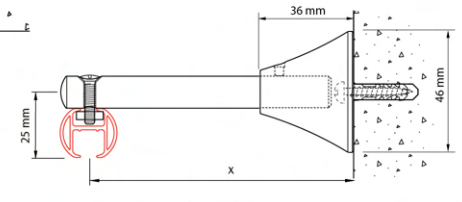

Bending:

bending radius	bending tool
R 10 cm	1015
R 15 cm	1015
R > 100 cm	1018

R 10 cm

R > 100 cm

Flow

The Qurails Flow System keeps pleats in curtains consistent. It can be used with small and wide channel tracks and, because of the broad assortment of components, it can be integrated in hand-drawn, cord-pulled and electrically operated systems.

The Flow System can also be used with curved curtain tracks. For further information, see the Flow product data sheet.

Bestekomschrijving

Material

- Aluminium EN AW-6060-T66.
- Anodised in accordance with the Qualanod standard.
- Powder coated in accordance with the Qualicoat standard.

Mounting

Ceiling mounting 4200 with bracket 5135

Wall mounting with adjustable extension bracket 4217-101; bracket can be shortened to x = 50 mm

Wall mounting 4200 with bracket 4249

Application example

The projection on glider 6010 enables a heading to be created with a rounded track without pushing it forward.