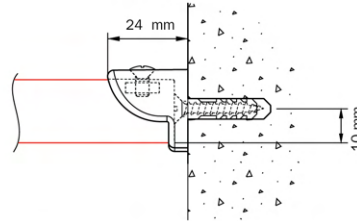

Bending:

bending radius	bending tool
R 10 cm	1015
R 15 cm	1015
R > 100 cm	1018

R 10 cm

R > 100 cm

Flow

The Qurails Flow System keeps pleats in curtains consistent. It can be used with small and wide channel tracks and, because of the broad assortment of components, it can be integrated in hand-drawn, cord-pulled and electrically operated systems.

The Flow System can also be used with curved curtain tracks. For further information, see the Flow product data sheet.

Bestekomschrijving

Material

- Aluminium EN AW-6060-T66.
- Anodised in accordance with the Qualanod standard.
- Powder coated in accordance with the Qualicoat standard.

Mounting

Ceiling mounting 4200 with bracket 5135

Wall mounting with adjustable extension bracket 4217-101; bracket can be shortened to x = 50 mm

Wall mounting 4200 with bracket 4249

Application example

The projection on glider 6010 enables a heading to be created with a rounded track without pushing it forward.