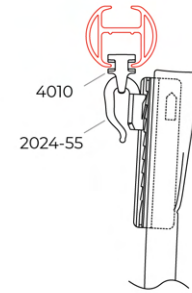

Mounting

Ceiling mounting 4200 with bracket 5135

Wall mounting with adjustable extension bracket 4217-101; bracket can be shortened to x = 50 mm

Wall mounting 4200 with bracket 4249

Application example

The projection on glider 6010 enables a heading to be created with a rounded track without pushing it forward.

Tête de rideau avec glisseur décalé 6010 largeur 15 mm

sans tête de rideau avec glisseur 4010 largeur 10 mm

Combination example

Example of combination of tracks 4200 and 5100 mounted on extension bracket 4217-202. A return can be made using corner connection 4048-10 or 4048-08-ZO.