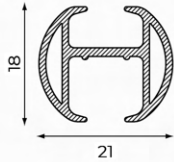

Standard colours

High quality, wear-resistant coating, highly colourfast, UV-resistant.
Other RAL colours & special coatings on request.

Features

Material:	aluminium
Colour:	white, natural anodised
Dimensions:	18 x 21 mm
Weight profile:	274 gr/m ¹
Mounting:	wall or ceiling

Profile specifications

Aluminium profile:

Colours with RAL code and lengths (m):

	RAL	4	5	6	7
white	9010			•	
natural				•	

Mounting surface:

- wood
- masonry/concrete

Bracket type:

- ceiling bracket
- wall bracket
- spacer bracket