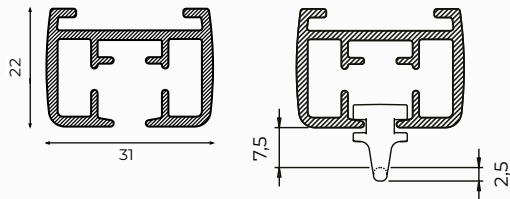

Standard colours

High quality, wear-resistant coating, highly colourfast, UV-resistant.
Other RAL colours & special coatings on request.

Features

Material:	aluminium
Colour:	white, natural metallic, black
Dimensions:	22 x 31 mm
Weight profile:	567 gr/m
Mounting:	wall or ceiling

Profile/ gliderspecifications

Aluminium profile: Glider:

Colours with RAL code and lengths (m):

	RAL	4	5	6	7
white	9010	•		•	•
natural metallic	9006	•		•	•
black	9005			•	•

Mounting surface:

- wood
- masonry/concrete

Bracket type:

- ceiling bracket
- wall bracket
- spacer bracket

Bending:

bending radius	bending tool
R 20 cm	1015
R 30 cm	1015
R 40 cm	1015
R 50 cm	1015
R >100 cm	1018

R 20 cm

R > 100 cm

Flow

The Qurails Flow System keeps pleats in curtains consistent. It can be used with small and wide channel tracks and, because of the broad assortment of components, it can be integrated in hand-drawn, cord-pulled and electrically operated systems.