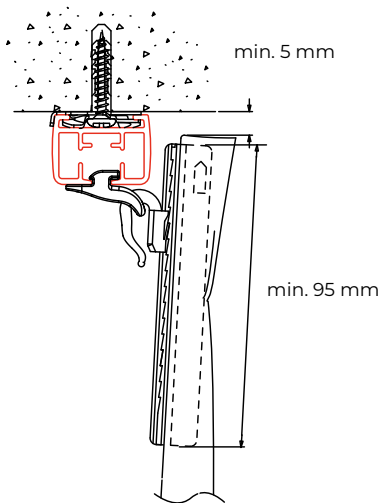

Mounting guideline

The distance between the brackets can vary depending on the following factors: the mounting surface (wood, concrete or plaster), the weight of the curtains and the curtain fabric production method, the specific application and the system usage intensity. General advice: with the curtains open, place additional brackets where the pleats bunch together. Also place additional brackets before and after bends.

6010 glider: