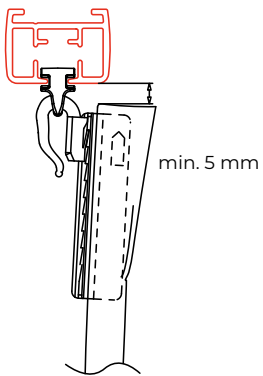

Wall mounting with adjustable extension bracket 6017, can be shortened from 15 to 7 cm.

Wall mounting with 6015

bracket code	a (mm)
6015-05	50
6015-07,5	75
6015-10	100

4010 glider:

Mounting guideline

The distance between the brackets can vary depending on the following factors: the mounting surface (wood, concrete or plaster), the weight of the curtains and the curtain fabric production method, the specific application and the system usage intensity. General advice: with the curtains open, place additional brackets where the pleats bunch together. Also place additional brackets before and after bends.