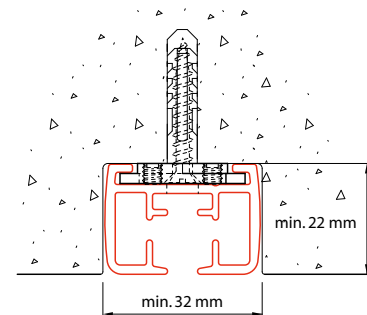

Concealed mounting on or in a ceiling with bracket 6055-3100-N-040

Ceiling mounting with bracket 6055-1000